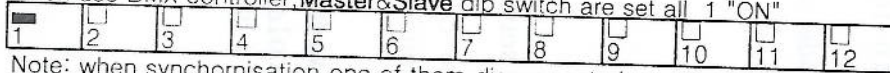

☒ : means press down(ON)   ☐ : means up position(OFF)

Thanks for buying LED Light product series, the manual of LED dip switch is convenient for you very much. Strong suggestion for End-user PLEASE READ instruction before operate; The device has been passed high QC-and-well tested before delivery to ensure the best performance. Please DO FOLLOW the instruction steps to prevent the possible malfunction.(including Remote Control item)

1. DMX-512 controllable :

you can use DMX controller to edit LED products,just use your finger to show every possible effects on your own

4 channels : RED, GREEN, BLUE, (Dimmer&Flash)

* Synchronisation method 1:

when use DMX controller, **Master&Slave** dip switch are set all 1 "ON"

Note: when synchronisation, one of them disconnected or non-synchronisation==> please move channel (Dimmer&Flash) up and down can solve this phenomenon