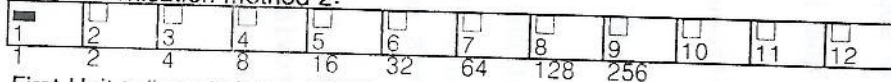

* Synchronisation method 2:

First Unit : dip switch 1 set "ON"

Second Unit: dip switch 1 and 3 set "ON"

Third Unit: dip switch 1 and 4 set "ON"

• • • • • etc.

Due to 4 channels, plus 4 each time to set next Unit, then use DMX controller to edit Synchronisation steps.

Note: Use connector to connect the DMX signal in this unit, use out connector to link DMX signal with next unit

2. Built-in 8 Effects Dip Switch operate explanation:

please print out the forward page "LED DIP SWITCH TABLE" for your reference