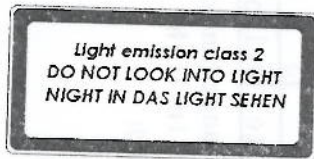

Safety precaution

*1. Light-safety information

*2.

- *Appliance shall only be used with rated voltage and frequency
- *Don't move the appliance with aid of supply cord
- *if the appliance is not used, please turn off
- *Don't use or stop working if the appliance is damaged, especially the supply cord or the case
- *Children don't recognise the risks of electrical appliances. Therefore use or keep the appliance only under supervision of adults and out of the reach from children
- *Laser related warnings acc to Laser class 2