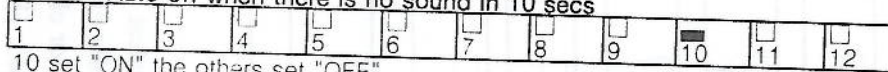

*2. A1: Auto off when there is no sound in 10 secs

10 set "ON" the others set "OFF"