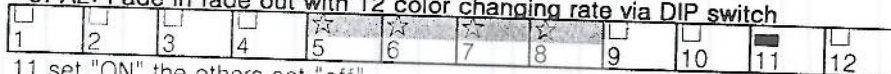

11 set "ON" the others set "off"

☆Color changing time adjustable

- 5 set "ON" : color change in 2 secs
- 6 set "ON" : color change in 3-4 secs
- 7 set "ON" : color change in 5-7 secs
- 8 set "ON" : slowest color change in 8-10 secs
- 5,6,7,8 are all set "OFF" : fastest color change