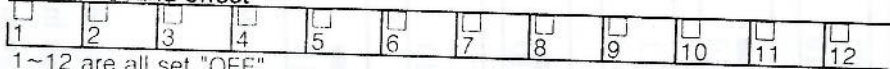

*1. 00: Sound effect

1~12 are all set "OFF"